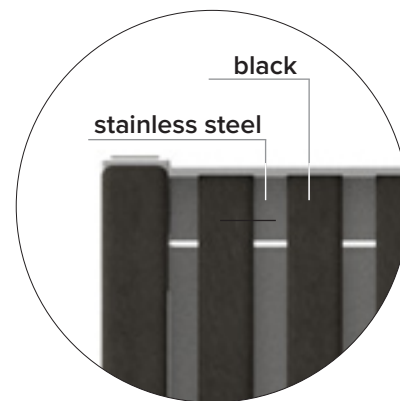

# Plaza planter

A touch of steel for planter,  
bench and litter-bin

## available colours

■ Ural Black