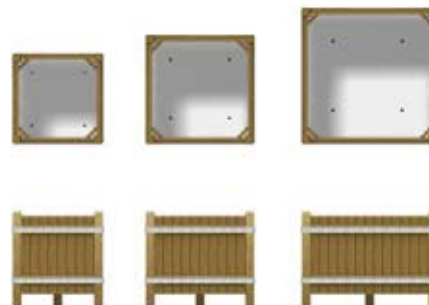

tree boxes VERSAILLES

| | |
|---------------------|------------|
| +/- 105 x 105 x 110 | +/- 194 kg |
| +/- 125 x 125 x 110 | +/- 223 kg |
| +/- 155 x 155 x 110 | +/- 271 kg |

useful planting depth : 77 cm

Description :

The square tree box type "Orangerie" is made of 4 chamfered top corner posts. The sides consists of 2 horizontal beams 3,5 x 10,5 on which vertical planks 3,5 x 10,5 x 90 cm are fixed from the inside. Each side is fixed onto the corner posts by means of 2 galvanised metal flatstrips which are fixed onto the horizontal beams. The bottom is made up of a 15 mm thick plastic sheet, provided with drainage holes and is supported underneath by an extra support.

bi-colour options :

flower boxes OXFORD

useful planting depth : 51 cm

height = 60 cm

Ø = 88 cm

weight = approx. 60 kg

boards 3,5 x 10,5 cm

Description

Round flower box made up of 3.5 x 10.5 cm boards vertically screwed to two galvanised inner rings. The bottom, consisting of a 10 mm thick plastic plate with drainage holes, is mounted on the lowest inner ring.