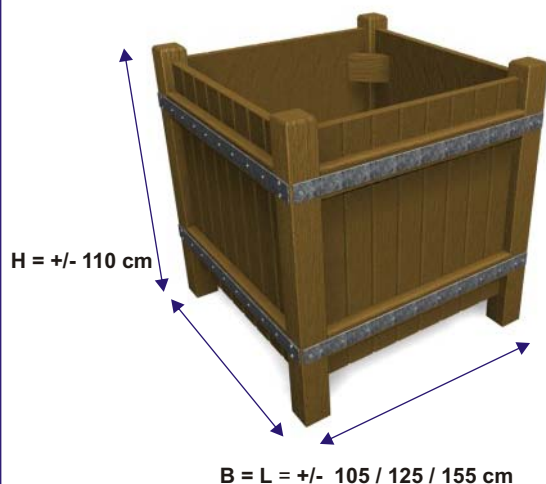

tree boxes VERSAILLES

| | |
|---------------------|------------|
| +/- 105 x 105 x 110 | +/- 194 kg |
| +/- 125 x 125 x 110 | +/- 223 kg |
| +/- 155 x 155 x 110 | +/- 271 kg |

useful planting depth : 77 cm

Description :

The square tree box type "Orangerie" is made of 4 chamfered top corner posts. The sides consists of 2 horizontal beams 3,5 x 10,5 on which vertical planks 3,5 x 10,5 x 90 cm are fixed from the inside. Each side is fixed onto the corner posts by means of 2 galvanised metal flatstrips which are fixed onto the horizontal beams. The bottom is made up of a 15 mm thick plastic sheet, provided with drainage holes and is supported underneath by an extra support.

bi-colour options :

flower boxes OXFORD

useful planting depth : 51 cm

height = 60 cm

Ø = 88 cm

weight = approx. 60 kg

boards 3,5 x 10,5 cm

Description

Round flower box made up of 3.5 x 10.5 cm boards vertically screwed to two galvanised inner rings. The bottom, consisting of a 10 mm thick plastic plate with drainage holes, is mounted on the lowest inner ring.